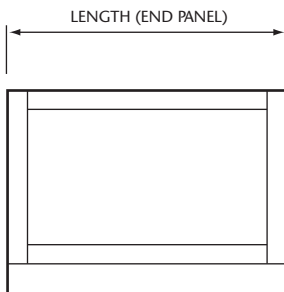

DIMENSIONS