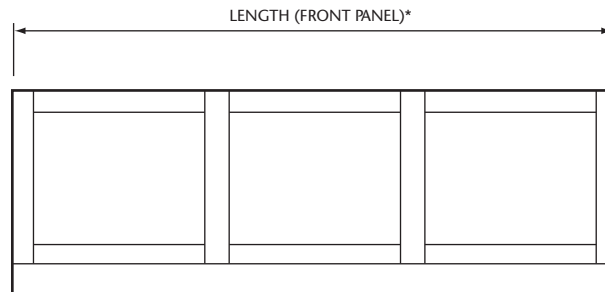

DIMENSIONS