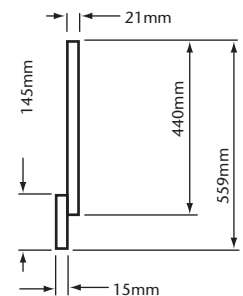

#### Front Panel

1524mm	##/###03
1700mm	##/###00
1800mm	##/###01

#### End Panel

700mm	##/###04
750mm	##/###05
800mm	##/###06
900mm	##/###07

### INCLUDED COMPONENTS

LENGTH	BOXED WEIGHT	BOXED SIZE
1524mm	10 Kgs	1704 x 480 x 52mm
1700mm	12.7 Kgs	1718 x 480 x 52mm
1800mm	13 Kgs	1825 x 480 x 52mm
700mm	5.5 Kgs	914 x 468 x 52mm
750mm	6 Kgs	914 x 468 x 52mm
800mm	7.5 Kgs	914 x 468 x 52mm
900mm	8 Kgs	914 x 468 x 52mm

### DIMENSIONS

2 x BLOCK CONNECTORS  
(PROVIDED WITH EACH END PANEL)

\* Actual length of panel is 13mm less than quoted above which is the 'rounded-up' length corresponding with bath size. (Actual length of 1524 panel is 7mm less than quoted above - 1517mm)