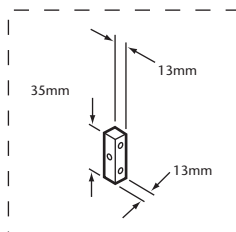

### INCLUDED COMPONENTS

LENGTH	BOXED WEIGHT	BOXED SIZE
1524mm	10 Kgs	1704 x 480 x 52mm
1700mm	12.7 Kgs	1718 x 480 x 52mm
1800mm	13 Kgs	1825 x 480 x 52mm
700mm	5.5 Kgs	914 x 468 x 52mm
750mm	6 Kgs	914 x 468 x 52mm
800mm	7.5 Kgs	914 x 468 x 52mm
900mm	8 Kgs	914 x 468 x 52mm

### DIMENSIONS

2 x BLOCK CONNECTORS  
(PROVIDED WITH EACH END PANEL)

\* Actual length of panel is 13mm less than quoted above which is the 'rounded-up' length corresponding with bath size. (Actual length of 1524 panel is 7mm less than quoted above - 1517mm)