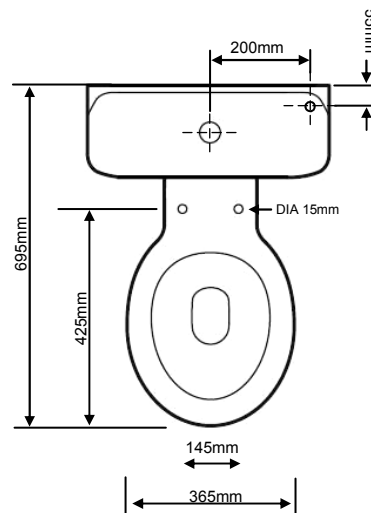

FEATURES

- Vitreous China
- White Only
- Comfort Height Pan also Available
- 25 Year Guarantee

INCLUDED COMPONENTS

WC Pan **PBW00**
Packed Weight 12.85Kgs
Packed Size 645 x 480 x 365mm

COMPATIBLE WITH
Heritage WC Seats
Belmonte Comfort Height WC

SPARE PARTS

Cistern Fittings

Cistern **PBW01L**
Packed Weight 15Kgs
Packed Size 555 x 415 x 230mm

DIMENSIONS

FEATURES

- Vitreous China
- White Only
- Portrait Cistern Available
- 25 Year Guarantee

Standard height pan shown here

INCLUDED COMPONENTS

WC Pan **PBWC00**
Packed Weight 17.2Kgs
Packed Size 660 x 515 x 375mm

COMPATIBLE WITH

Heritage WC Seats

SPARE PARTS

Cistern Fittings

Cistern **PBW01L**
Packed Weight 15Kgs
Packed Size 555 x 415 x 230mm

DIMENSIONS