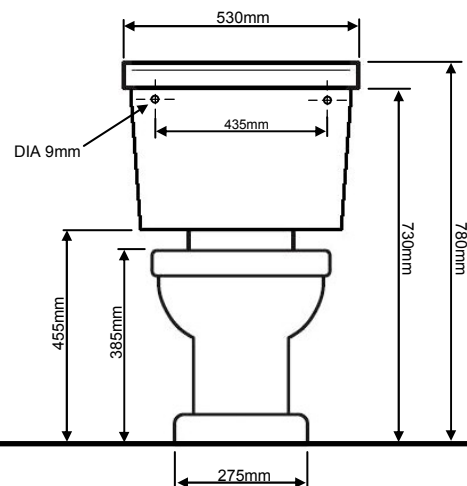

FEATURES

- Vitreous China
- White Only
- Comfort Height Pan also Available
- 25 Year Guarantee

INCLUDED COMPONENTS

WC Pan **PBW00**
Packed Weight 12.85Kgs
Packed Size 645 x 480 x 365mm

COMPATIBLE WITH
Heritage WC Seats
Belmonte Comfort Height WC

SPARE PARTS

Cistern Fittings

Cistern **PBW01L**
Packed Weight 15Kgs
Packed Size 555 x 415 x 230mm

DIMENSIONS

FEATURES

- Vitreous China
- White Only
- Portrait Cistern Available
- 25 Year Guarantee

Standard height pan shown here

INCLUDED COMPONENTS

WC Pan **PBWC00**
Packed Weight 17.2Kgs
Packed Size 660 x 515 x 375mm

COMPATIBLE WITH

Heritage WC Seats

SPARE PARTS

Cistern Fittings

Cistern **PBW01L**
Packed Weight 15Kgs
Packed Size 555 x 415 x 230mm

DIMENSIONS