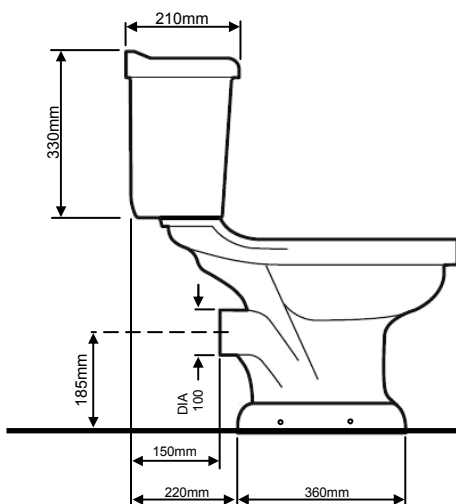

FEATURES

- Vitreous China
- White Only
- Comfort Height Pan also Available
- 25 Year Guarantee

INCLUDED COMPONENTS

WC Pan **PBW00**
Packed Weight 12.85Kgs
Packed Size 645 x 480 x 365mm

COMPATIBLE WITH
Heritage WC Seats
Belmonte Comfort Height WC

SPARE PARTS

Cistern Fittings

Cistern **PBW01L**
Packed Weight 15Kgs
Packed Size 555 x 415 x 230mm

DIMENSIONS

FEATURES

- Vitreous China
- White Only
- Portrait Cistern Available
- 25 Year Guarantee

Standard height pan shown here

INCLUDED COMPONENTS

WC Pan **PBWC00**
Packed Weight 17.2Kgs
Packed Size 660 x 515 x 375mm

COMPATIBLE WITH

Heritage WC Seats

SPARE PARTS

Cistern Fittings

Cistern **PBW01L**
Packed Weight 15Kgs
Packed Size 555 x 415 x 230mm

DIMENSIONS