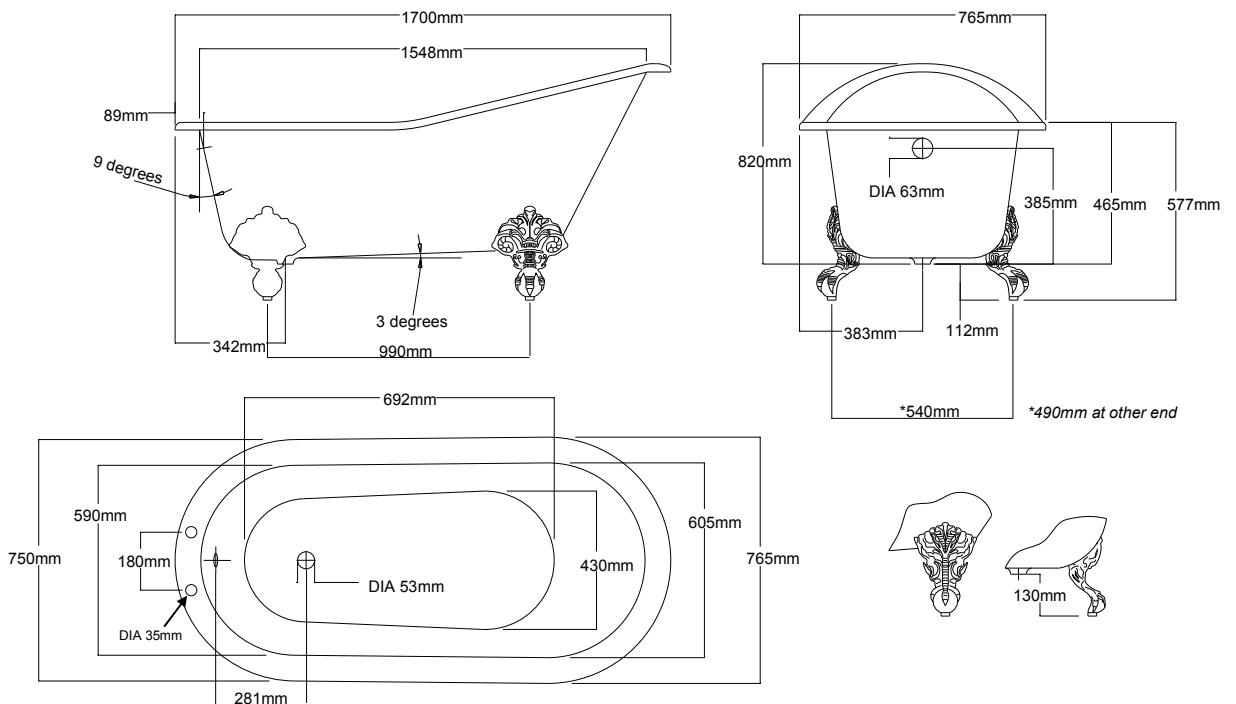

INCLUDED COMPONENTS

Bathtub	
Solid cast iron construction	
White "ripple" enamel interior	
Easy to paint exterior	
Water Capacity	385ltr
Weight (approx)	133kgs
Size (actual)	1700 x 765 x 820mm
Size (palletised)	n/a

With Heritage Feet

Small Ball & Claw freestanding bath feet

Finishes Available

Cast Iron	+BRT08
Chrome	+BRT13
Antique Gold	+BRT09
Packed Weight	8kgs
Packed Size	415 x 320 x 172mm
<i>15mm adjustment on base of feet</i>	

With Imperial Feet (depicted)

Large Ball & Claw freestanding bath feet

Finishes Available

Cast Iron	+BRT28
Chrome	+BRT33
Antique Gold	+BRT29
Packed Weight	15kgs
Packed Size	415 x 415 x 225mm
<i>15mm adjustment on base of feet</i>	

SPARE PARTS

Cast iron feet bolts	QSP94
----------------------	-------

SUGGESTED EXTRAS

Exposed Bath Waste & Overflow Kit	TH#16
Shallow Trap	TH#15
Available in Chrome or Antique Gold	

DIMENSIONS

*2 taphole drawing shown here