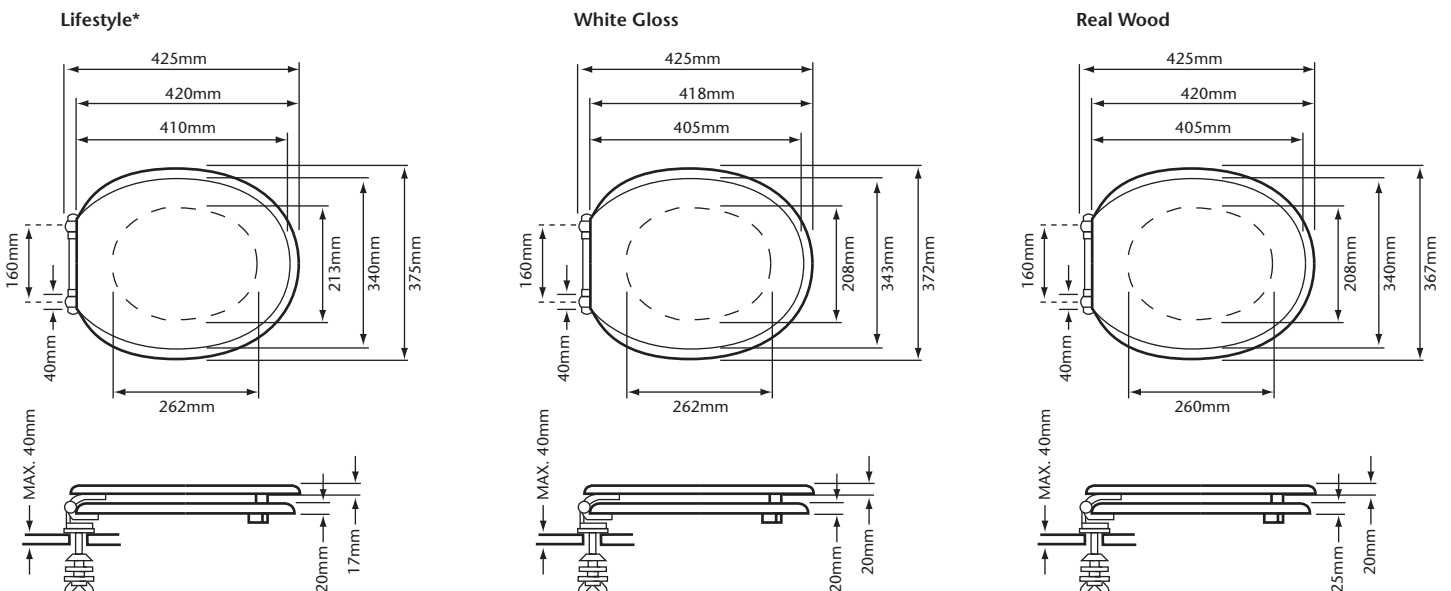

### INCLUDED COMPONENTS

- Heritage WC Seat
- Boxed Weight 3.7 Kgs (max)
- Boxed Dimensions 470x375x60mm (max)

### DIMENSIONS

\* except White Gloss