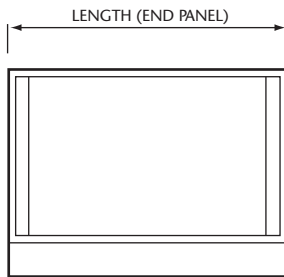

SIZES AVAILABLE

Front Panel

1524mm	##/###03
1700mm	##/###00
1800mm	##/###01

End Panel

700mm	##/###04
750mm	##/###05
800mm	##/###06
900mm	##/###07

NOTE:

The lifestyle range of finishes is an attractive alternative to real wood, and offers a consistent colour across each range that will not change with time or use. It is easy to keep clean and extremely durable to withstand the everyday use of a busy household.

COMPATIBLE WITH

All panels are suitable for use with Heritage acrylic bathtubs of the same length and width.

INCLUDED COMPONENTS

LENGTH	BOXED WEIGHT	BOXED SIZE
1524mm	10 Kgs	1704 x 480 x 52mm
1700mm	12.7 Kgs	1718 x 480 x 52mm
1800mm	13 Kgs	1825 x 480 x 52mm
700mm	5.5 Kgs	914 x 468 x 52mm
750mm	6 Kgs	914 x 468 x 52mm
800mm	7.5 Kgs	914 x 468 x 52mm

DIMENSIONS

2 x BLOCK CONNECTORS
(PROVIDED WITH EACH END PANEL)

* Actual length of panel is 13mm less than quoted above which is the 'rounded-up' length corresponding with bath size. (Actual length of 1524 panel is 7mm less than quoted above - 1517mm)