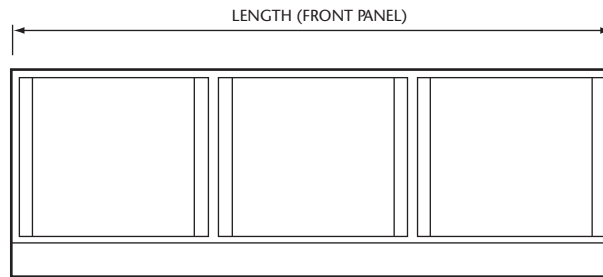

SIZES AVAILABLE

Front Panel

1524mm	##/###03
1700mm	##/###00
1800mm	##/###01

End Panel

700mm	##/###04
750mm	##/###05
800mm	##/###06
900mm	##/###07

NOTE:

The lifestyle range of finishes is an attractive alternative to real wood, and offers a consistent colour across each range that will not change with time or use. It is easy to keep clean and extremely durable to withstand the everyday use of a busy household.

COMPATIBLE WITH

All panels are suitable for use with Heritage acrylic bathtubs of the same length and width.

INCLUDED COMPONENTS

LENGTH	BOXED WEIGHT	BOXED SIZE
1524mm	10 Kgs	1704 x 480 x 52mm
1700mm	12.7 Kgs	1718 x 480 x 52mm
1800mm	13 Kgs	1825 x 480 x 52mm
700mm	5.5 Kgs	914 x 468 x 52mm
750mm	6 Kgs	914 x 468 x 52mm
800mm	7.5 Kgs	914 x 468 x 52mm

DIMENSIONS

2 x BLOCK CONNECTORS
(PROVIDED WITH EACH END PANEL)

* Actual length of panel is 13mm less than quoted above which is the 'rounded-up' length corresponding with bath size. (Actual length of 1524 panel is 7mm less than quoted above - 1517mm)