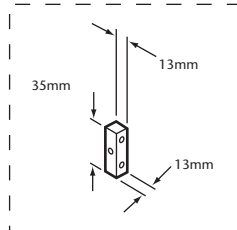

SIZES AVAILABLE

Front Panel

1524mm	##/###03
1700mm	##/###00
1800mm	##/###01

End Panel

700mm	##/###04
750mm	##/###05
800mm	##/###06
900mm	##/###07

NOTE:

The lifestyle range of finishes is an attractive alternative to real wood, and offers a consistent colour across each range that will not change with time or use. It is easy to keep clean and extremely durable to withstand the everyday use of a busy household.

COMPATIBLE WITH

All panels are suitable for use with Heritage acrylic bathtubs of the same length and width.

INCLUDED COMPONENTS

LENGTH	BOXED WEIGHT	BOXED SIZE
1524mm	10 Kgs	1704 x 480 x 52mm
1700mm	12.7 Kgs	1718 x 480 x 52mm
1800mm	13 Kgs	1825 x 480 x 52mm
700mm	5.5 Kgs	914 x 468 x 52mm
750mm	6 Kgs	914 x 468 x 52mm
800mm	7.5 Kgs	914 x 468 x 52mm

DIMENSIONS

2 x BLOCK CONNECTORS
(PROVIDED WITH EACH END PANEL)

* Actual length of panel is 13mm less than quoted above which is the 'rounded-up' length corresponding with bath size. (Actual length of 1524 panel is 7mm less than quoted above - 1517mm)