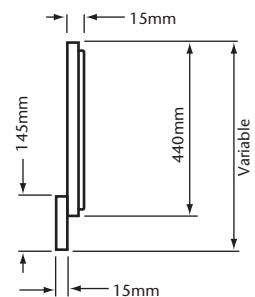

SIZES AVAILABLE

Front Panel

1524mm	##/###03
1700mm	##/###00
1800mm	##/###01

End Panel

700mm	##/###04
750mm	##/###05
800mm	##/###06
900mm	##/###07

NOTE:

The lifestyle range of finishes is an attractive alternative to real wood, and offers a consistent colour across each range that will not change with time or use. It is easy to keep clean and extremely durable to withstand the everyday use of a busy household.

COMPATIBLE WITH

All panels are suitable for use with Heritage acrylic bathtubs of the same length and width.

INCLUDED COMPONENTS

LENGTH	BOXED WEIGHT	BOXED SIZE
1524mm	10 Kgs	1704 x 480 x 52mm
1700mm	12.7 Kgs	1718 x 480 x 52mm
1800mm	13 Kgs	1825 x 480 x 52mm
700mm	5.5 Kgs	914 x 468 x 52mm
750mm	6 Kgs	914 x 468 x 52mm
800mm	7.5 Kgs	914 x 468 x 52mm

DIMENSIONS

2 x BLOCK CONNECTORS
(PROVIDED WITH EACH END PANEL)

* Actual length of panel is 13mm less than quoted above which is the 'rounded-up' length corresponding with bath size. (Actual length of 1524 panel is 7mm less than quoted above - 1517mm)