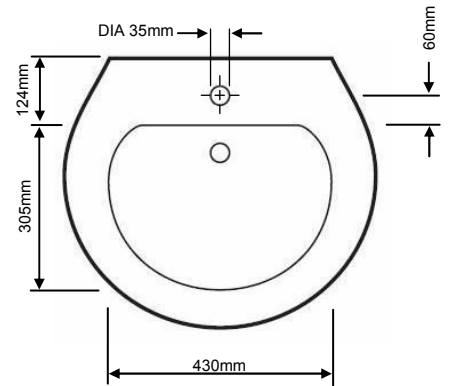

DIMENSIONS