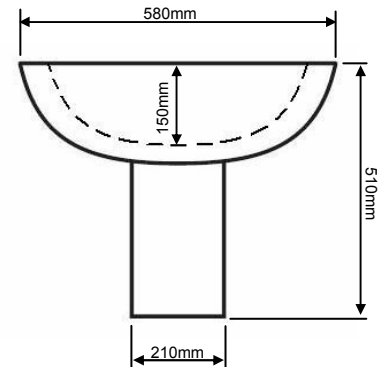

DIMENSIONS