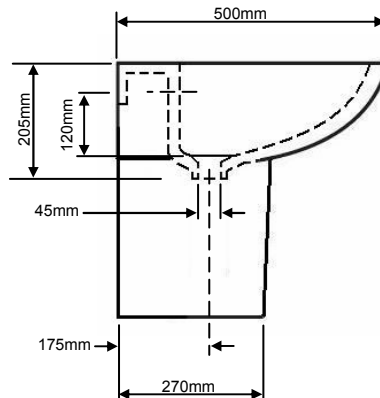

DIMENSIONS