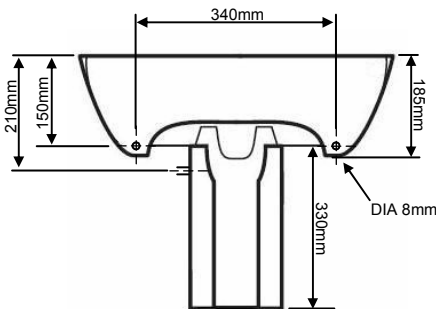

DIMENSIONS