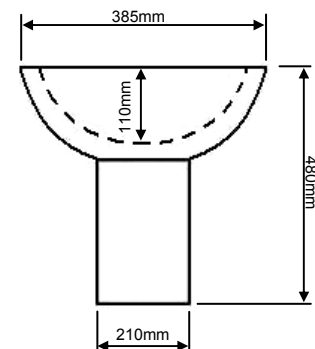

FEATURES

- Vitreous China
- White Only
- Standard Pedestal also Available
- 25 Year Guarantee

Standard Pedestal Shown here

INCLUDED COMPONENTS

Basin	PSOW061
Packed Weight	15Kgs
Packed Size	600 x 485 x 280mm
Pedestal	PSOWW09
Packed Weight	10.1Kgs
Packed Size	485 x 310 x 270mm

INCLUDED COMPONENTS

Basin **PSOWS071**
Packed Weight 12Kgs
Packed Size 555 x 415 x 230mm

PRODUCT DETAILS

Basin and pedestal fixings supplied
Also available with standard pedestal PSOW09

Pedestal **PSOWW09**
Packed Weight 10.1Kgs
Packed Size 485 x 310 x 270mm

DIMENSIONS

FEATURES

- Vitreous China
- White Only
- Standard Pedestal also Available
- 25 Year Guarantee

Standard Pedestal Shown here

INCLUDED COMPONENTS

Basin **PSOWS061**
Packed Weight 15Kgs
Packed Size 600 x 485 x 270mm

PRODUCT DETAILS

Basin & pedestal fixings supplied
Also available with standard pedestal PSOW09

Pedestal **PSOWW09**
Packed Weight 10.1Kgs
Packed Size 485 x 310 x 270mm

DIMENSIONS