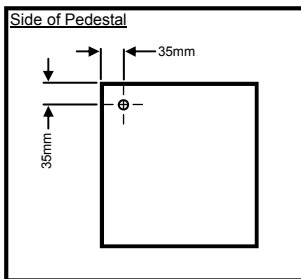

DIMENSIONS