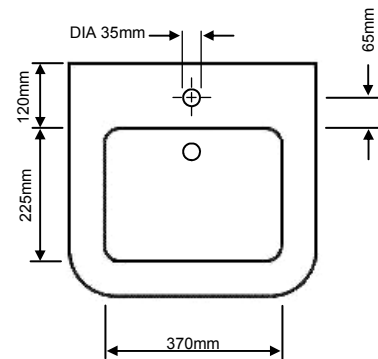

FEATURES

- Vitreous China
- White Only
- Standard Pedestal also Available
- 25 Year Guarantee

Standard Pedestal Shown here

INCLUDED COMPONENTS

Basin	PSOW061
Packed Weight	15Kgs
Packed Size	600 x 485 x 280mm
Pedestal	PSOWW09
Packed Weight	10.1Kgs
Packed Size	485 x 310 x 270mm

INCLUDED COMPONENTS

Basin **PSOWS071**
Packed Weight 12Kgs
Packed Size 555 x 415 x 230mm

PRODUCT DETAILS

Basin and pedestal fixings supplied
Also available with standard pedestal PSOW09

Pedestal **PSOWW09**
Packed Weight 10.1Kgs
Packed Size 485 x 310 x 270mm

DIMENSIONS

FEATURES

- Vitreous China
- White Only
- Standard Pedestal also Available
- 25 Year Guarantee

Standard Pedestal Shown here

INCLUDED COMPONENTS

Basin **PSOWS061**
Packed Weight 15Kgs
Packed Size 600 x 485 x 270mm

PRODUCT DETAILS

Basin & pedestal fixings supplied
Also available with standard pedestal PSOW09

Pedestal **PSOWW09**
Packed Weight 10.1Kgs
Packed Size 485 x 310 x 270mm

DIMENSIONS