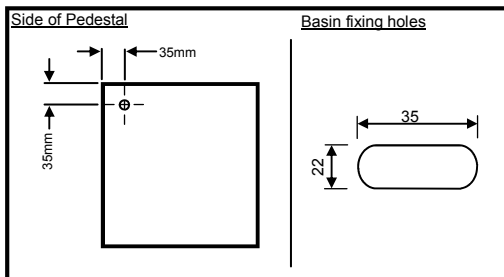

INCLUDED COMPONENTS

Basin **PSOWS071**
Packed Weight 12Kgs
Packed Size 555 x 415 x 230mm

PRODUCT DETAILS

Basin and pedestal fixings supplied
Also available with standard pedestal PSOW09

Pedestal **PSOWW09**
Packed Weight 10.1Kgs
Packed Size 485 x 310 x 270mm

DIMENSIONS

FEATURES

- Vitreous China
- White Only
- Standard Pedestal also Available
- 25 Year Guarantee

Standard Pedestal Shown here

INCLUDED COMPONENTS

Basin **PSOWS061**
Packed Weight 15Kgs
Packed Size 600 x 485 x 270mm

PRODUCT DETAILS

Basin & pedestal fixings supplied
Also available with standard pedestal PSOW09

Pedestal **PSOWW09**
Packed Weight 10.1Kgs
Packed Size 485 x 310 x 270mm

DIMENSIONS