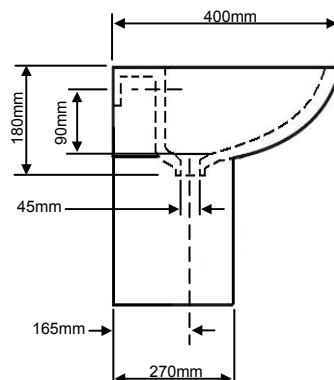

PRODUCT DETAILS

Basin & pedestal fixings supplied.
Also available with standard pedestal PSOW09

DIMENSIONS

FEATURES

- Vitreous China
- White Only
- 1 Taphole
- Standard Pedestal also Available
- 25 Year Guarantee

INCLUDED COMPONENTS

Basin **PSOWS071**
Packed Weight 12Kgs
Packed Size 555 x 415 x 230mm

PRODUCT DETAILS

Basin and pedestal fixings supplied
Also available with standard pedestal PSOW09

Pedestal **PSOWW09**
Packed Weight 10.1Kgs
Packed Size 485 x 310 x 270mm

DIMENSIONS

FEATURES

- Vitreous China
- White Only
- Standard Pedestal also Available
- 25 Year Guarantee

Standard Pedestal Shown here

INCLUDED COMPONENTS

Basin **PSOWS061**
Packed Weight 15Kgs
Packed Size 600 x 485 x 270mm

PRODUCT DETAILS

Basin & pedestal fixings supplied
Also available with standard pedestal PSOW09

Pedestal **PSOWW09**
Packed Weight 10.1Kgs
Packed Size 485 x 310 x 270mm

DIMENSIONS