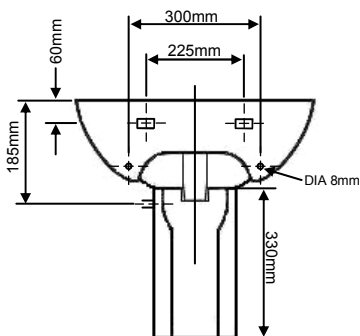

PRODUCT DETAILS

Basin & pedestal fixings supplied.
Also available with standard pedestal PSOW09

DIMENSIONS

FEATURES

- Vitreous China
- White Only
- 1 Taphole
- Standard Pedestal also Available
- 25 Year Guarantee

INCLUDED COMPONENTS

Basin **PSOWS071**
Packed Weight 12Kgs
Packed Size 555 x 415 x 230mm

PRODUCT DETAILS

Basin and pedestal fixings supplied
Also available with standard pedestal PSOW09

Pedestal **PSOWW09**
Packed Weight 10.1Kgs
Packed Size 485 x 310 x 270mm

DIMENSIONS

FEATURES

- Vitreous China
- White Only
- Standard Pedestal also Available
- 25 Year Guarantee

Standard Pedestal Shown here

INCLUDED COMPONENTS

Basin **PSOWS061**
Packed Weight 15Kgs
Packed Size 600 x 485 x 270mm

PRODUCT DETAILS

Basin & pedestal fixings supplied
Also available with standard pedestal PSOW09

Pedestal **PSOWW09**
Packed Weight 10.1Kgs
Packed Size 485 x 310 x 270mm

DIMENSIONS