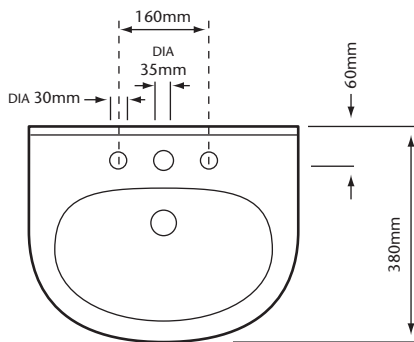

### INCLUDED COMPONENTS

- Cloakroom Semi-Recessed Basin
- Packed Weight 9 Kgs
- Packed Size 405 x 543 x 286mm

### DIMENSIONS

Used in conjunction with:	A	B	C
Compact 500 Vanity Unit	900mm	885mm	800mm