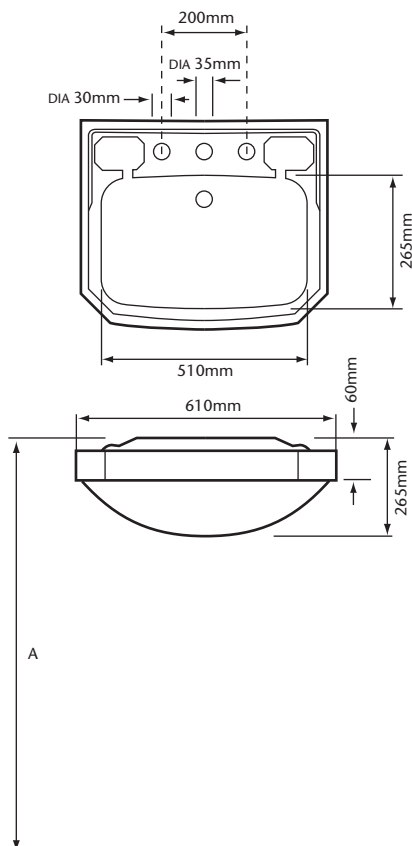

Logo as it appears on product: HERITAGE

FEATURES

- Heritage Logo
- Vitreous China
- White Only
- 1, 2 or 3 Taphole options available
- 25 Year Guarantee

1 Taphole	PGRW361	COMPATIBLE WITH Heritage 700 Vanity Units
2 Taphole	PGRW36	
3 Taphole	PGRW363	

INCLUDED COMPONENTS

Medium Semi-Recessed Basin

Packed Weight 17.6 Kgs
Packed Size 660 x 533 x 445mm

DIMENSIONS

<i>Used in conjunction with:</i>	A	B	C
Compact 700 Vanity Unit	985mm	917mm	770mm