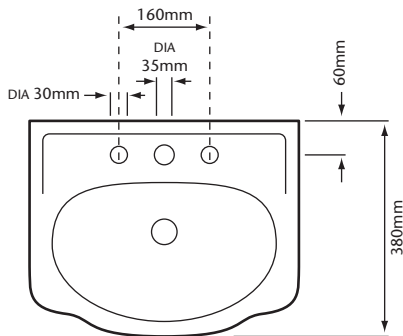

### INCLUDED COMPONENTS

#### Cloakroom Semi-Recessed Basin

Packed Weight 10.1 Kgs  
Packed Size 400 x 550 x 276mm

### DIMENSIONS

|                                  |       |       |       |
|----------------------------------|-------|-------|-------|
| <i>Used in conjunction with:</i> | A     | B     | C     |
| Compact 500 Vanity Unit          | 942mm | 900mm | 810mm |