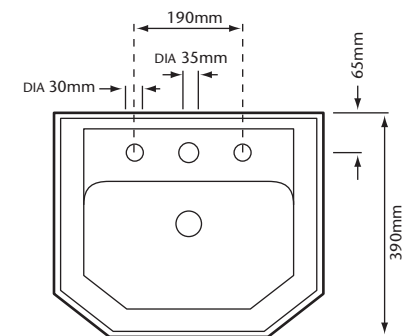

Cloakroom Semi-Recessed Basin

FEATURES

- Heritage Logo
- Vitreous China
- White Only
- 1, 2 or 3 Taphole options available
- 25 Year Guarantee

Logo as it appears on product: HERITAGE

1 Taphole	PVRW371	COMPATIBLE WITH Heritage 500 Vanity Units
2 Taphole	PVRW372	
3 Taphole	PVRW373	

INCLUDED COMPONENTS

Cloakroom Semi-Recessed Basin

Packed Weight 10 Kgs
Packed Size 400 x 550 x 275mm

DIMENSIONS

<i>Used in conjunction with:</i>	A	B	C
Compact 500 Vanity Unit	900mm	900mm	800mm