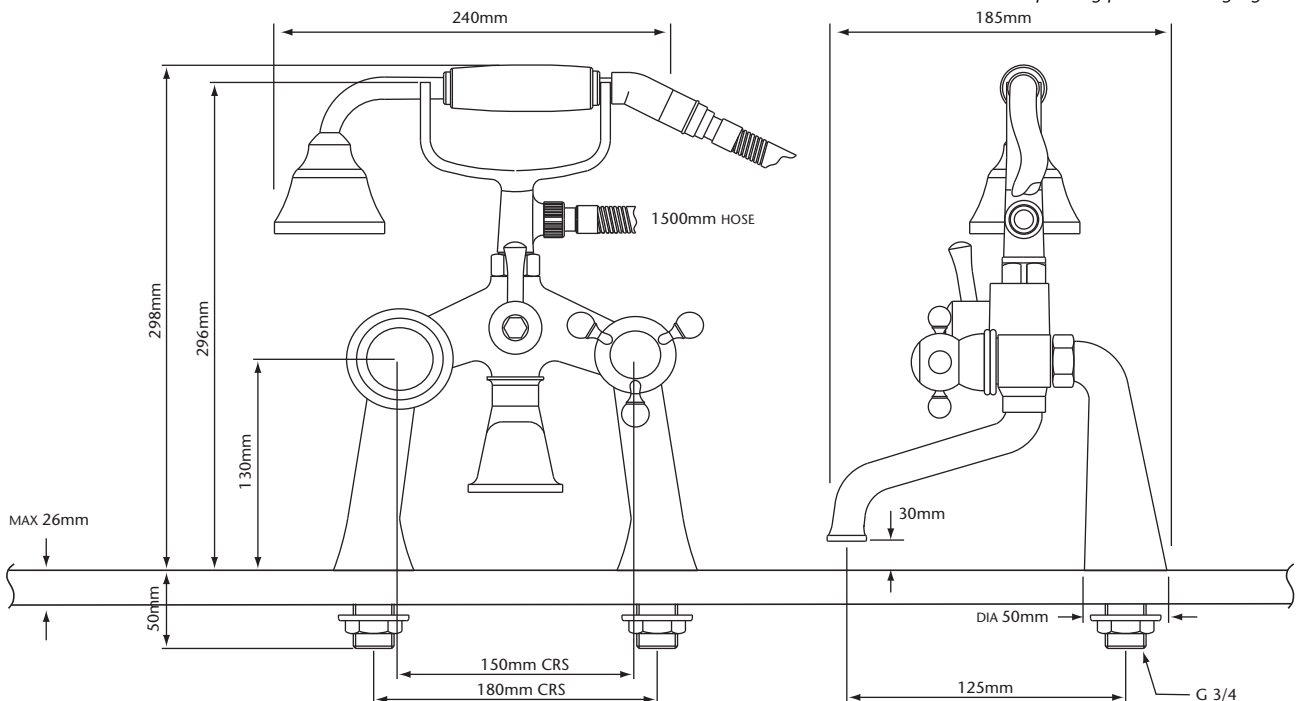

DIMENSIONS

		0.1 bar	0.2 bar	0.3 bar	0.4 bar	0.5 bar	1 bar	1.5 bar	2 bar	3 bar	4 bar	5 bar
BATH FILLER	Hot	11.58	16.38	19.69	22.74	25.42	35.95	44.03	50.84	62.27	71.90	80.38
	Cold	10.82	15.30	18.84	21.75	24.32	34.40	42.13	48.64	59.58	68.79	76.91
	Mixed	17.71	25.05	30.68	35.43	39.61	56.01	68.60	79.22	97.02	112.03	125.25
SHOWER HANDSET	Hot	4.27	6.04	7.40	8.54	9.55	13.51	16.54	19.10	23.39	27.01	30.20
	Cold	4.25	6.01	7.36	8.50	9.50	13.44	16.45	19.00	23.27	26.87	30.04
	Mixed	4.65	6.58	8.06	9.30	10.40	14.71	18.01	20.80	25.47	29.42	32.89

For minimum operating pressure see highlighted column