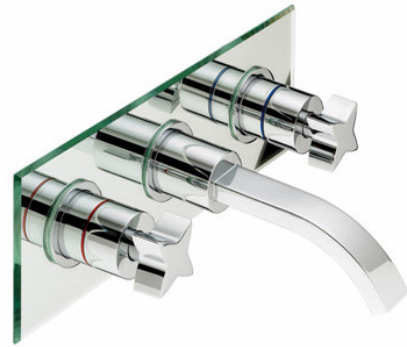

Compass

Wall Mounted Basin Mixer

TCOCW06

COMPASS TAPS AND SHOWERS

FEATURES

- hb logo
- Unique Handle Shape
- Bevelled Mirror Backplate
- Solid Brass Construction
- Ceramic Disk Valves
- 5 Year Guarantee

Logo as it appears on product:

FINISHES AVAILABLE

Chrome TCOCW06

PRODUCT DETAILS

Min Operating Pressure 0.1bar
Min Flow Rate 6Lpm

INCLUDED COMPONENTS

Packed Weight 3.5kgs
Packed Size 365 x 255 x 170mm

Ceramic disk valves are 1/4 turn

hb is positioned in bottom left hand corner of the mirror back plate.

SPARE PARTS

For spare part availability please contact Heritage Technical Department

OPTIONAL EXTRAS

Push Button Basin Waste Required THC12

		0.1 bar	0.2 bar	0.3 bar	0.4 bar	0.5 bar	1 bar	1.5 bar	2 bar	3 bar	4 bar	5 bar
BASIN MIXER	COLD	5.75	9.48	11.65	13.82	15.4	22.7	27.77	32.2	39.44	45.54	50.91
	HOT	6.39	9.6	12.23	14.4	16.26	23.34	28.7	33.05	40.48	46.74	52.26
	MIXED	10.09	15.77	20.31	23.6	26.4	37.54	45.85	50.17	61.45	70.95	79.33