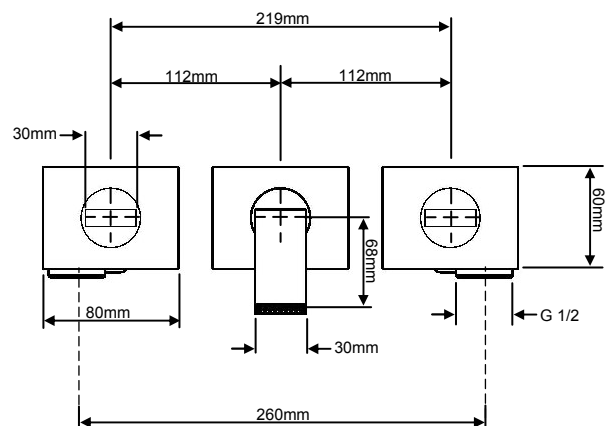

FINISHES AVAILABLE

Chrome TFZCW06

INCLUDED COMPONENTS

Packed Weight 4.5kgs
 Packed Size 385 x 180 x 82mm

SPARE PARTS

For spare part availability please contact Heritage Technical Department

PRODUCT DETAILS

Min Operating Pressure 0.1bar
 Min Flow Rate 6Lpm

Ceramic disks are 1/4 turn

hb logo located on the hot handle

OPTIONAL EXTRAS

Push Button Basin Waste Required THC12

		0.1 bar	0.2 bar	0.3 bar	0.4 bar	0.5 bar	1 bar	1.5 bar	2 bar	3 bar	4 bar	5 bar
BASIN MIXER	COLD	5.46	8.1	10.11	11.79	13.28	19	23.19	27.7	33.1	37.75	41.3
	HOT	4.69	7	8.85	10.3	11.47	16.42	19.97	23.7	28.8	33.05	36.97
	MIXED	8.25	12.28	15.6	17.98	20.36	29.45	35.9	40.13	46.36	51.67	56.99

*For minimum operating pressure see highlighted column
 Measured in Litres per minute*

Note: spout connection is G 1/2