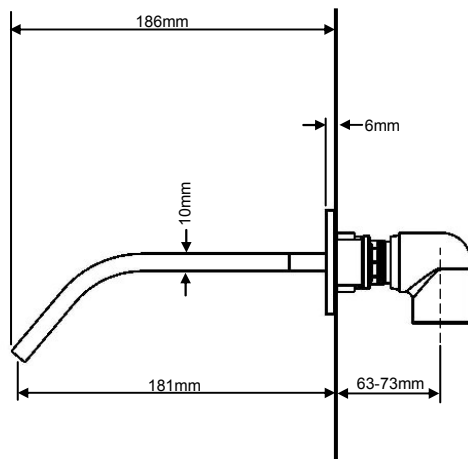

FINISHES AVAILABLE

Chrome TFZCW06

INCLUDED COMPONENTS

Packed Weight 4.5kgs
 Packed Size 385 x 180 x 82mm

SPARE PARTS

For spare part availability please contact Heritage Technical Department

PRODUCT DETAILS

Min Operating Pressure 0.1bar
 Min Flow Rate 6Lpm

Ceramic disks are 1/4 turn

hb logo located on the hot handle

OPTIONAL EXTRAS

Push Button Basin Waste Required THC12

		0.1 bar	0.2 bar	0.3 bar	0.4 bar	0.5 bar	1 bar	1.5 bar	2 bar	3 bar	4 bar	5 bar
BASIN MIXER	COLD	5.46	8.1	10.11	11.79	13.28	19	23.19	27.7	33.1	37.75	41.3
	HOT	4.69	7	8.85	10.3	11.47	16.42	19.97	23.7	28.8	33.05	36.97
	MIXED	8.25	12.28	15.6	17.98	20.36	29.45	35.9	40.13	46.36	51.67	56.99

*For minimum operating pressure see highlighted column
 Measured in Litres per minute*

Note: spout connection is G 1/2