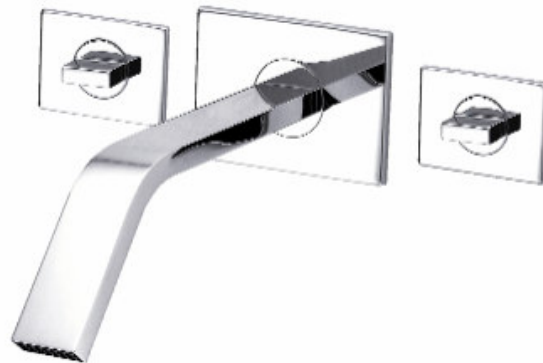

Freeze

3 Piece Wall Mounted Bath Filler

TFZCW073

FREEZE TAPS AND SHOWERS

FEATURES

- hb logo
- Minimalist Design
- Solid Brass Construction
- Ceramic Disk Valves
- 5 Year Guarantee

Logo as it appears on product:

FINISHES AVAILABLE

Chrome TFZCW073

PRODUCT DETAILS

Min Operating Pressure 0.4bar
Min Flow Rate 15Lpm

INCLUDED COMPONENTS

Packed Weight 4.5kgs
Packed Size 385 x 180 x 82mm

Ceramic disks are 1/4 turn.
hb logo located on the hot handle.

SPARE PARTS

For spare part availability please contact
Heritage Technical Department

		0.1 bar	0.2 bar	0.3 bar	0.4 bar	0.5 bar	1 bar	1.5 bar	2 bar	3 bar	4 bar	5 bar
BATH FILLER	COLD	7.2	10.7	13.47	15.78	18	25.6	31.3	36	44.22	51.5	57.82
	HOT	6.7	10.23	12.82	15.03	16.8	23.8	29	33.9	41.8	47.81	53.37
	MIXED	10.71	16.3	20.11	23.74	26.58	37.81	46.48	53.60	64.72	73.02	-

*For minimum operating pressure see highlighted column
Measured in Litres per minute*