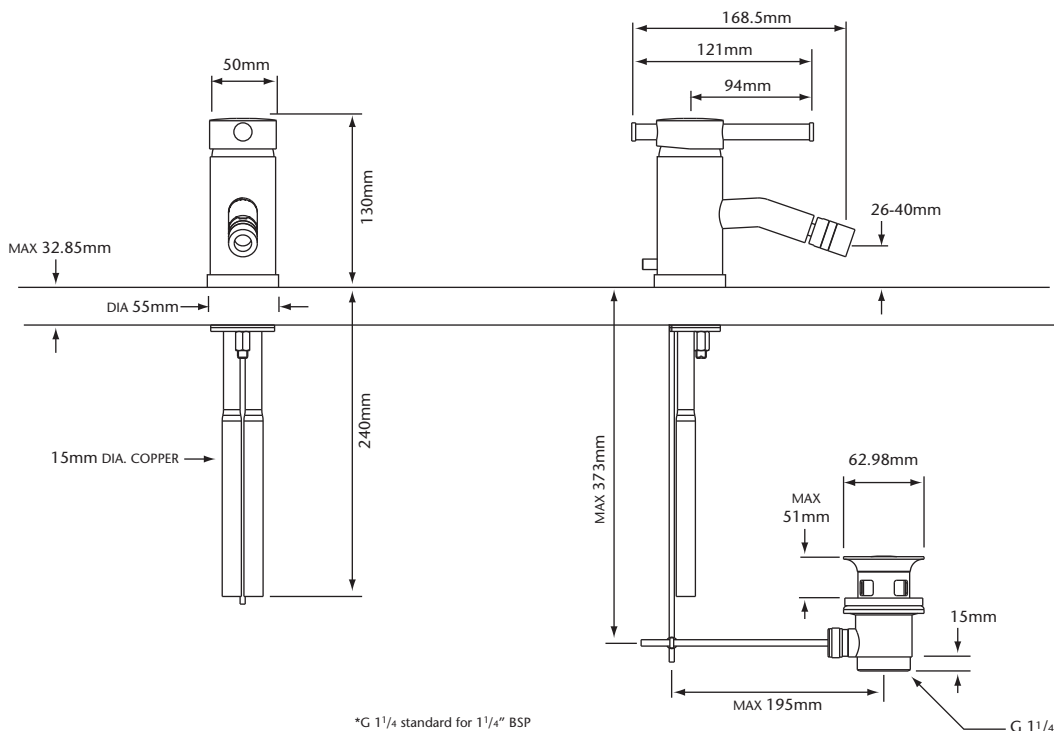

Logo as it appears on product:

FINISHES AVAILABLE

Chrome

TSFC05

PRODUCT DETAILS

Min. Operating Pressure
Min Flow Rate

0.2 bar
6Lpm

INCLUDED COMPONENTS

Packed Weight
Packed Size

1 Kg
86 x 394 x 166mm

HERITAGE RECOMMENDS

Shaker accessories

DIMENSIONS

		0.1 bar	0.2 bar	0.3 bar	0.4 bar	0.5 bar	1 bar	1.5 bar	2 bar	3 bar	4 bar	5 bar
SINGLE LEVER	COLD	3.13	4.43	6.06	7.11	8.34	11.79	14.44	16.68	20.43	23.59	26.37
	HOT	3.18	4.5	6.02	7.21	8.38	11.85	14.51	16.76	20.53	23.70	26.50
BIDET MIXER	MIXED	3.48	4.92	6.4	7.64	8.71	12.32	15.09	17.42	21.34	24.64	27.54

For minimum operating pressure see highlighted column

*G 1/4 standard for 1 1/4" BSP