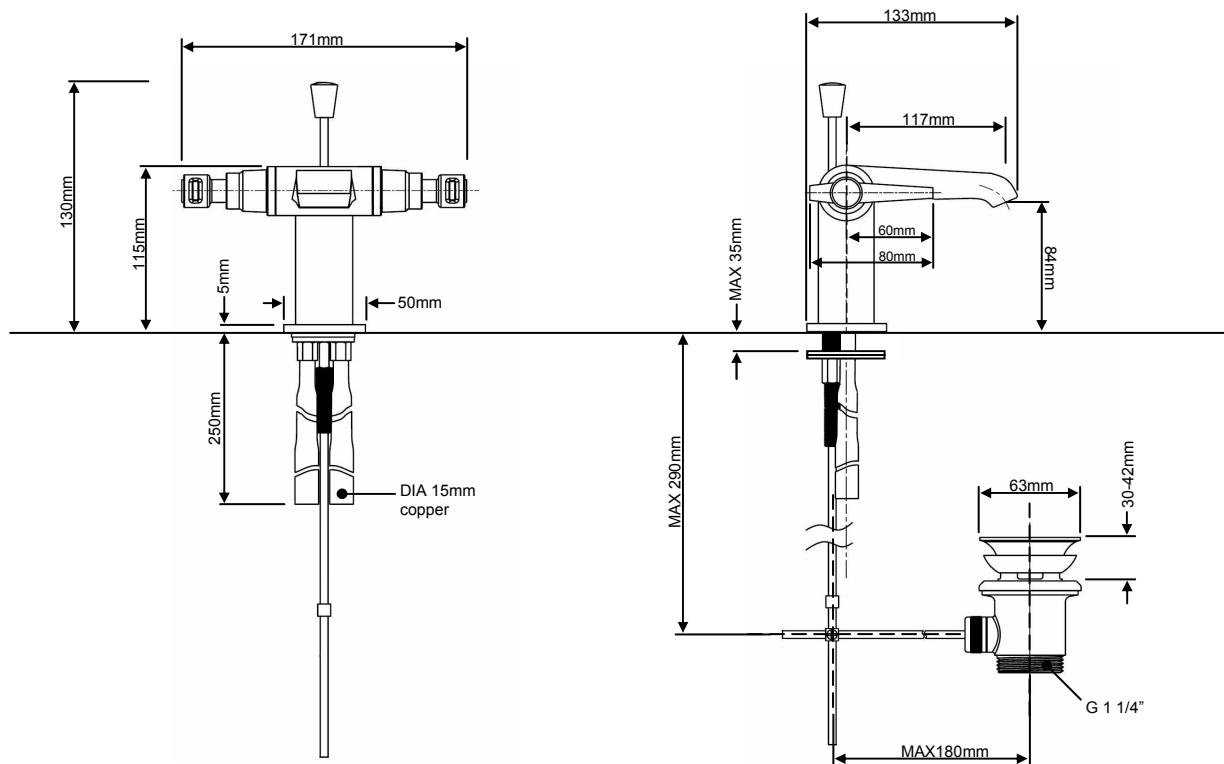

DIMENSIONS

For minimum operating pressure see highlighted column
Measured in Litres per minute

		0.1 bar	0.2 bar	0.3 bar	0.4 bar	0.5 bar	1 bar	1.5 bar	2 bar	3 bar	4 bar	5 bar
BASIN MIXER	COLD	3.8	6	7.43	8.76	9.71	14.1	17.35	20	24.49	28.28	31.62
	HOT	3.8	6.1	7.8	9.2	10.45	14.92	18.35	21.24	26.01	30.04	33.58
	MIXED	6.97	11.8	14.95	17.42	19.81	28.32	34.73	40.42	49.50	57.16	63.91