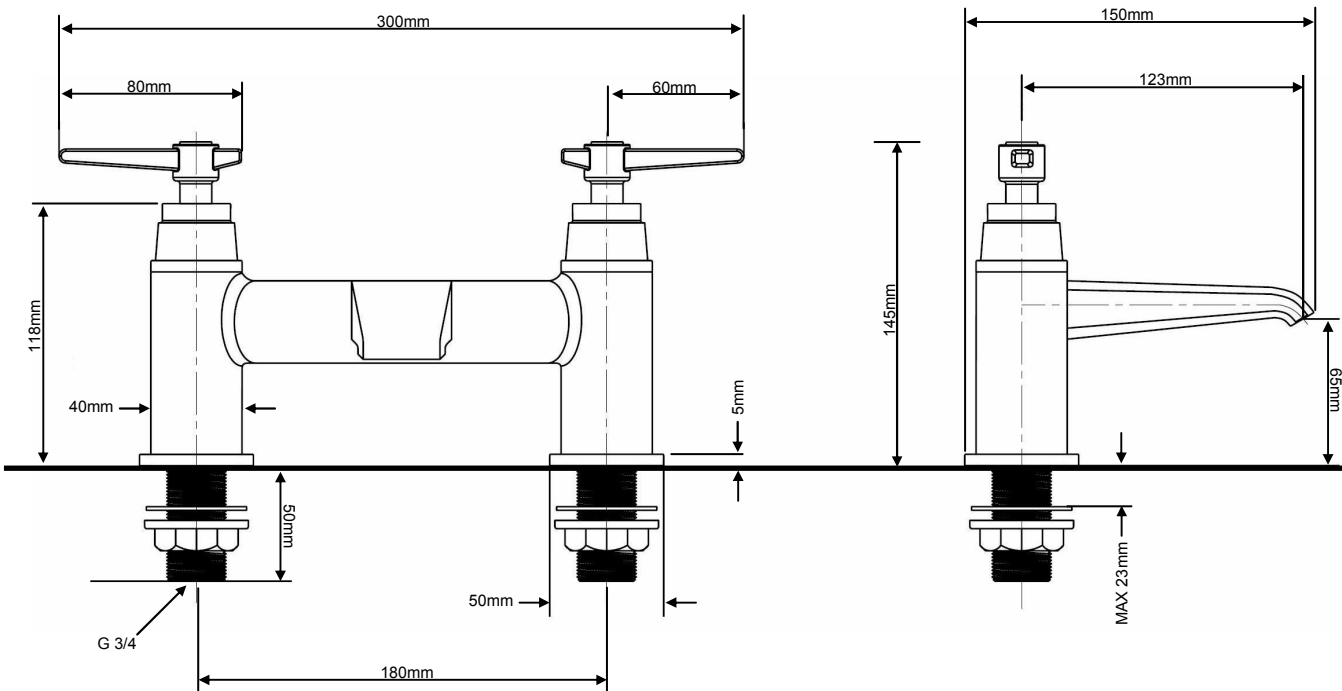

PRODUCT DETAILS

Min Operating Pressure 0.2 bar
Min Flow Rate 15Lpm

SPARE PARTS

For spare part availability please contact Heritage Technical Department

INCLUDED COMPONENTS

Packed Weight 3.7Kgs
Packed Size 260 x 200 x 190mm

HERITAGE RECOMMENDS

Vermonte Mini Thermostatic Shower Valve

DIMENSIONS

For minimum operating pressure see highlighted column
Measured in Litres per minute

		0.1 bar	0.2 bar	0.3 bar	0.4 bar	0.5 bar	1 bar	1.5 bar	2 bar	3 bar	4 bar	5 bar
BATH FILLER	COLD	12.23	17.23	20.75	24.07	27.1	38.23	47.47	54.81	67.13	77.52	86.67
	HOT	11.5	17	21.14	24.47	27.34	38.7	47.4	54.73	67.03	77.40	86.54
	MIXED	22.5	30.15	36.84	42.58	47.92	67.77	83	95.84	117.38	135.54	151.54