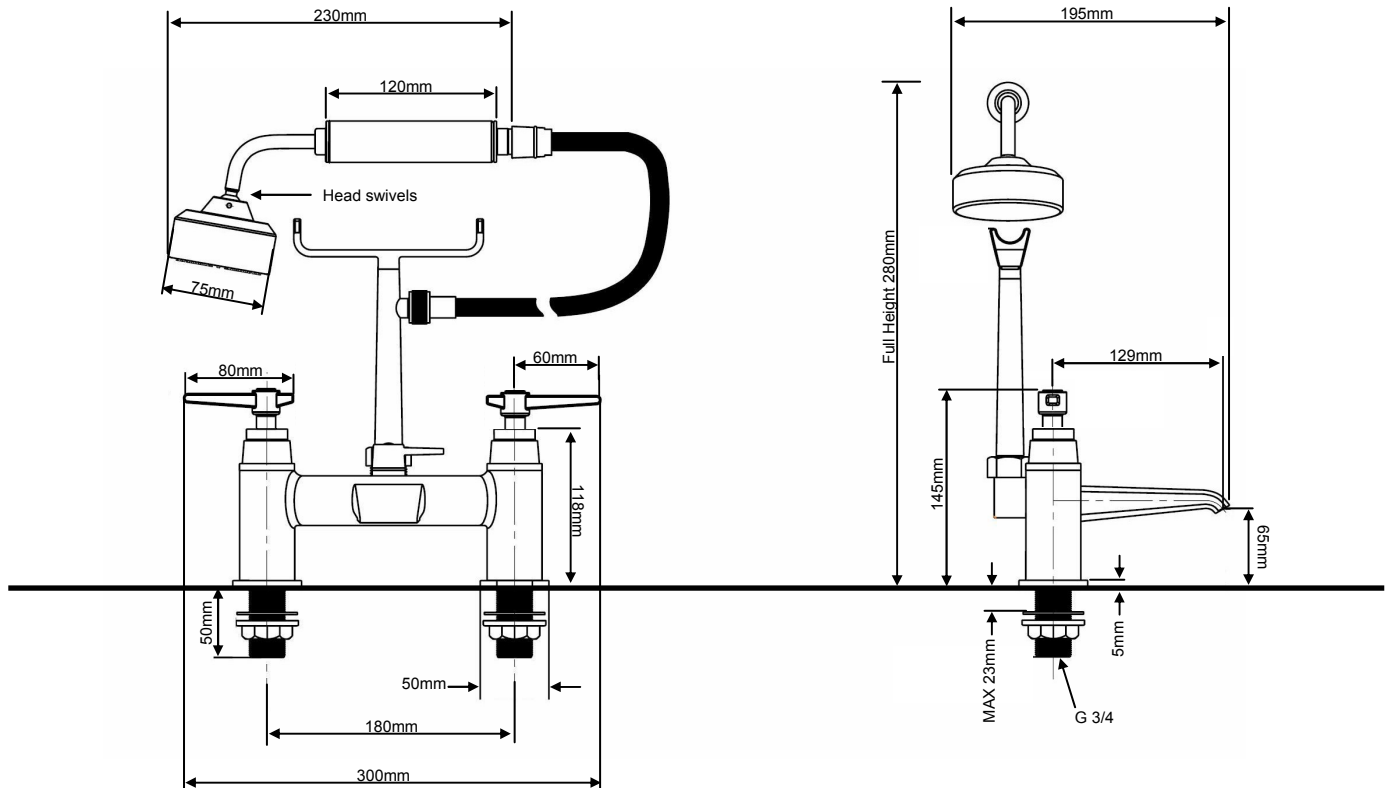

Chrome

**PRODUCT DETAILS**

Min Operating Pressure 0.3 bar  
Min Flow Rate 15Lpm

**SPARE PARTS**

For spare part availability please contact Heritage Technical Department

**INCLUDED COMPONENTS**

Packed Weight 5.10Kgs  
Packed Size 260 x 200 x 190mm

**HERITAGE RECOMMENDS**

Vermonte Mini Thermostatic Shower Valve

**DIMENSIONS**

For minimum operating pressure see highlighted column  
Measured in Litres per minute

		0.1 bar	0.2 bar	0.3 bar	0.4 bar	0.5 bar	1 bar	1.5 bar	2 bar	3 bar	4 bar	5 bar
<b>BATH FILLER</b>	COLD	8.16	11.71	14.58	16.7	18.92	26.97	32.72	37.5	45.93	53.03	59.29
	HOT	8	11.58	14.37	16.7	18.75	26.6	32.3	37.5	45.93	53.03	59.29
	MIXED	9.98	14.14	17.35	20.23	22.98	32.92	39.3	45.48	55.7	64.32	71.91
<b>SHOWER HANDSET</b>	MIXED	2.74	4.15	5.6	6.5	7.39	10.78	13.56	15.47	18.95	21.88	24.46