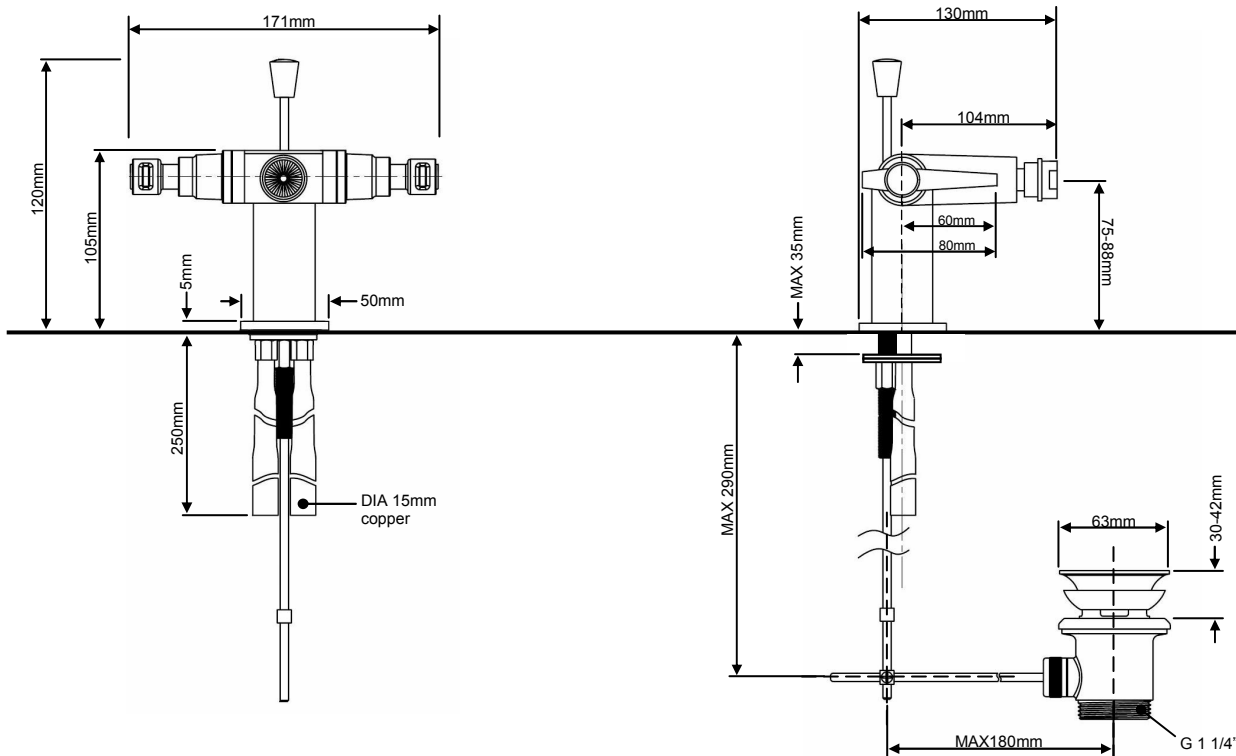

INCLUDED COMPONENTS

Packed Weight 2.25Kgs
Packed Size 325 x 230 x 125mm

PRODUCT DETAILS

Min Operating Pressure 0.2 bar
Min Flow Rate 6Lpm
Supplied with pop up waste

SPARE PARTS

For spare part availability please contact Heritage Technical Department

HERITAGE RECOMMENDS

Vermonte Mini Thermostatic Shower Valve

DIMENSIONS

For minimum operating pressure see highlighted column
Measured in Litres per minute

		0.1 bar	0.2 bar	0.3 bar	0.4 bar	0.5 bar	1 bar	1.5 bar	2 bar	3 bar	4 bar	5 bar
BIDET MIXER	COLD	2.9	4.94	6.3	7.45	8.55	12.3	14.88	17.53	21.47	24.79	27.72
	HOT	3.12	5.2	6.65	7.7	8.75	12.6	15.51	18	22.05	25.46	28.46
	MIXED	4.86	7.47	9.47	11	12.53	18	22.2	24.31	29.77	34.38	38.44