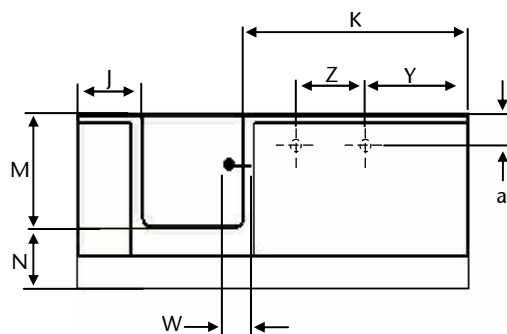

### PRODUCT DETAILS

Solid Construction  
20mm box section powder coated steel frame.  
5mm GRP construction with 8mm thickness in higher stress areas.  
Fully Encapsulated boards under base and seat.  
Bath supplied with front & end panels with self adjusting plinth.  
6 adjustable feet.  
Pop up waste included.  
Directional jets to target specific body areas.  
Jets positions: set of 2 either side of seat & 2 at tap end.  
Jet Intensity can be adjusted by turning control clockwise / anti-clockwise.  
Whirlpool includes dry run cut out feature & will not start until adequate water level covers the jets.

### DIMENSIONS

- A 1685mm
- B 750mm
- C 445mm
- D 915mm
- E 540mm
- F 435mm
- G 220mm
- H 345mm
- I 595mm
- J 275mm
- K 965mm
- L 720-770mm
- M 480mm
- N 240-290mm
- O 490mm
- P 610mm
- Q 117mm
- R 45mm
- S 52mm
- T 70mm
- U 80mm
- V 120mm
- W 140mm
- X 120mm
- Y 450mm
- Z 365mm
- a 200mm
- b 250mm
- c 270mm
- d 320mm