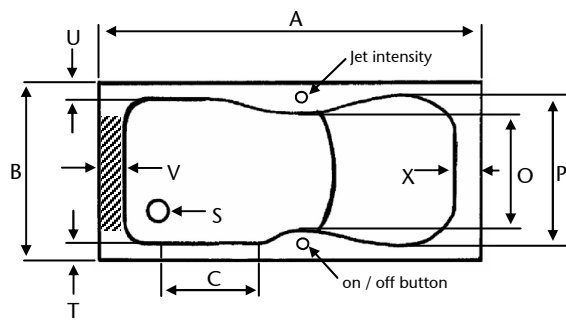

### PRODUCT DETAILS

Solid Construction  
20mm box section powder coated steel frame.  
5mm GRP construction with 8mm thickness in higher stress areas.  
Fully Encapsulated boards under base and seat.  
Bath supplied with front & end panels with self adjusting plinth.  
6 adjustable feet.  
Pop up waste included.  
Directional jets to target specific body areas.  
Jets positions: set of 2 either side of seat & 2 at tap end.  
Jet Intensity can be adjusted by turning control clockwise / anti-clockwise.  
Whirlpool includes dry run cut out feature & will not start until adequate water level covers the jets.

### DIMENSIONS

- A 1685mm
- B 750mm
- C 445mm
- D 915mm
- E 540mm
- F 435mm
- G 220mm
- H 345mm
- I 595mm
- J 275mm
- K 965mm
- L 720-770mm
- M 480mm
- N 240-290mm
- O 490mm
- P 610mm
- Q 117mm
- R 45mm
- S 52mm
- T 70mm
- U 80mm
- V 120mm
- W 140mm
- X 120mm
- Y 450mm
- Z 365mm
- a 200mm
- b 250mm
- c 270mm
- d 320mm