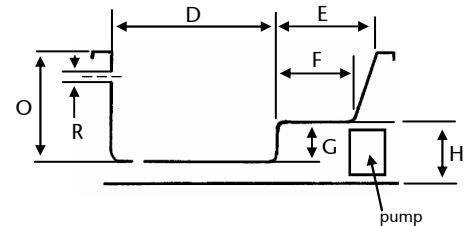

=Recommended tap zone