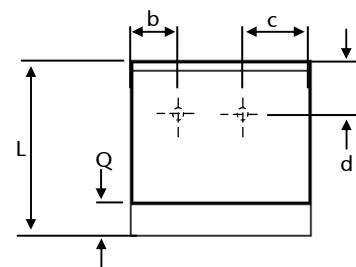

### PRODUCT DETAILS

Solid Construction  
20mm box section powder coated steel frame.  
5mm GRP construction with 8mm thickness in higher stress areas.  
Fully Encapsulated boards under base and seat.  
Bath supplied with front & end panels with self adjusting plinth.  
6 adjustable feet.  
Pop up waste included.  
Directional jets to target specific body areas.  
Jets positions: set of 2 either side of seat & 2 at tap end.  
Jet Intensity can be adjusted by turning control clockwise / anti-clockwise.  
Whirlpool includes dry run cut out feature & will not start until adequate water level covers the jets.

### DIMENSIONS

- A 1685mm
- B 750mm
- C 445mm
- D 915mm
- E 540mm
- F 435mm
- G 220mm
- H 345mm
- I 595mm
- J 275mm
- K 965mm
- L 720-770mm
- M 480mm
- N 240-290mm
- O 490mm
- P 610mm
- Q 117mm
- R 45mm
- S 52mm
- T 70mm
- U 80mm
- V 120mm
- W 140mm
- X 120mm
- Y 450mm
- Z 365mm
- a 200mm
- b 250mm
- c 270mm
- d 320mm