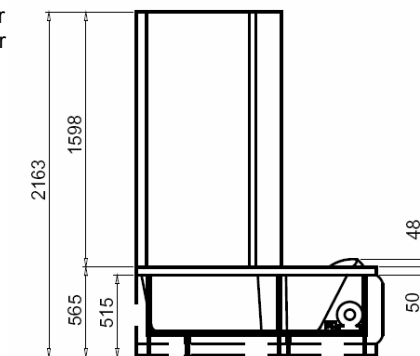

Eros

Bath & Shower Cabin

WBER00
WBER01

BATH SHOWER CABIN / OFFSET

FEATURES

- Solid Construction
- Thermostatic Valve
- No Taphole
- Left or Right Hand Available
- 8 Integrated Jets
- White Only
- 5-Year Guarantee

*Right Hand version depicted

INCLUDED COMPONENTS

WBER00		WBER01	
Bathtub (Left)	WBEL02	Bathtub (Right)	WBEL02
Packed Weight	87kgs	Packed Weight	87kgs
Packed Size	1700 x 1160 x 770mm	Packed Size	1700 x 1160 x 770mm
Shower Column (Left)	WBEL05	Shower Column (Right)	WBEL05
Packed Weight	87kgs	Packed Weight	87kgs
Packed Size	1700 x 1160 x 770mm	Packed Size	1700 x 1160 x 770mm
Enclosure Door (Right)	WBEL03	Enclosure Door (Left)	WBEL03
Packed Weight	16kg	Packed Weight	16kg
Packed Size	1680 x 915 x 190mm	Packed Size	1680 x 915 x 190mm
Enclosure Side Panel (Left)	WBEL04	Enclosure Side Panel (Right)	WBEL04
Packed Weight	22kg	Packed Weight	22kg
Packed Size	1680 x 940 x 185mm	Packed Size	1680 x 940 x 185mm

PRODUCT DETAILS

Water Capacity
Min Operating Pressure

220ltr
1.2bar

DIMENSIONS

Key:
W = suggested waste point
H = Hot water feed from mains*
C = Cold water feed from mains*
C.V = Suggested point for electrical input
R1 = suggested point for wall mounted taps

* = suggested dimensions if installing taps on wall side

Note: All dimensions shown are in mm

*Right Hand version depicted in drawing