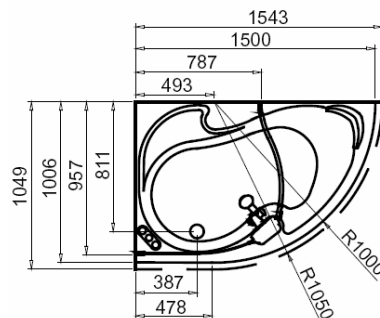

Eros

Bath & Shower Cabin

WBER00
WBER01

BATH SHOWER CABIN / OFFSET

FEATURES

- Solid Construction
- Thermostatic Valve
- No Taphole
- Left or Right Hand Available
- 8 Integrated Jets
- White Only
- 5-Year Guarantee

*Right Hand version depicted

INCLUDED COMPONENTS

WBER00		WBER01	
Bathtub (Left)	WBEL02	Bathtub (Right)	WBEL02
Packed Weight	87kgs	Packed Weight	87kgs
Packed Size	1700 x 1160 x 770mm	Packed Size	1700 x 1160 x 770mm
Shower Column (Left)	WBEL05	Shower Column (Right)	WBEL05
Packed Weight	87kgs	Packed Weight	87kgs
Packed Size	1700 x 1160 x 770mm	Packed Size	1700 x 1160 x 770mm
Enclosure Door (Right)	WBEL03	Enclosure Door (Left)	WBEL03
Packed Weight	16kg	Packed Weight	16kg
Packed Size	1680 x 915 x 190mm	Packed Size	1680 x 915 x 190mm
Enclosure Side Panel (Left)	WBEL04	Enclosure Side Panel (Right)	WBEL04
Packed Weight	22kg	Packed Weight	22kg
Packed Size	1680 x 940 x 185mm	Packed Size	1680 x 940 x 185mm

PRODUCT DETAILS

Water Capacity
Min Operating Pressure

220ltr
1.2bar

DIMENSIONS

Key:
W = suggested waste point
H = Hot water feed from mains*
C = Cold water feed from mains*
C.V = Suggested point for electrical input
R1 = suggested point for wall mounted taps

* = suggested dimensions if installing taps on wall side

Note: All dimensions shown are in mm

*Right Hand version depicted in drawing