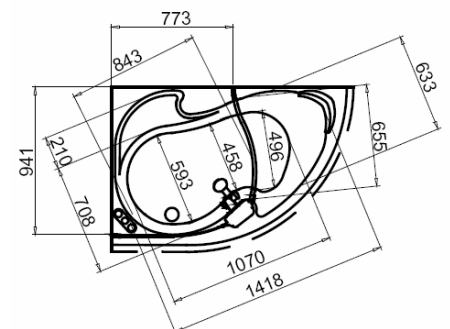

Eros

Bath & Shower Cabin

WBER00
WBER01

BATH SHOWER CABIN / OFFSET

FEATURES

- Solid Construction
- Thermostatic Valve
- No Taphole
- Left or Right Hand Available
- 8 Integrated Jets
- White Only
- 5-Year Guarantee

*Right Hand version depicted

INCLUDED COMPONENTS

WBER00		WBER01	
Bathtub (Left)	WBEL02	Bathtub (Right)	WBEL02
Packed Weight	87kgs	Packed Weight	87kgs
Packed Size	1700 x 1160 x 770mm	Packed Size	1700 x 1160 x 770mm
Shower Column (Left)	WBEL05	Shower Column (Right)	WBEL05
Packed Weight	87kgs	Packed Weight	87kgs
Packed Size	1700 x 1160 x 770mm	Packed Size	1700 x 1160 x 770mm
Enclosure Door (Right)	WBEL03	Enclosure Door (Left)	WBEL03
Packed Weight	16kg	Packed Weight	16kg
Packed Size	1680 x 915 x 190mm	Packed Size	1680 x 915 x 190mm
Enclosure Side Panel (Left)	WBEL04	Enclosure Side Panel (Right)	WBEL04
Packed Weight	22kg	Packed Weight	22kg
Packed Size	1680 x 940 x 185mm	Packed Size	1680 x 940 x 185mm

PRODUCT DETAILS

Water Capacity
Min Operating Pressure

220ltr
1.2bar

DIMENSIONS

Key:
W = suggested waste point
H = Hot water feed from mains*
C = Cold water feed from mains*
C.V = Suggested point for electrical input
R1 = suggested point for wall mounted taps

* = suggested dimensions if installing taps on wall side

Note: All dimensions shown are in mm

*Right Hand version depicted in drawing