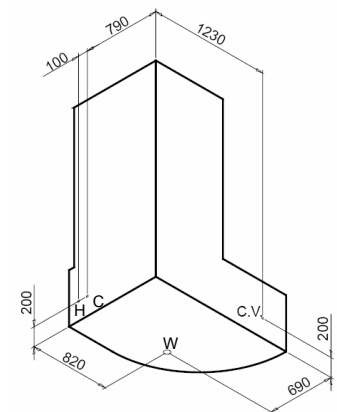

Eros

Bath & Shower Cabin

WBER00
WBER01

BATH SHOWER CABIN / OFFSET

FEATURES

- Solid Construction
- Thermostatic Valve
- No Taphole
- Left or Right Hand Available
- 8 Integrated Jets
- White Only
- 5-Year Guarantee

*Right Hand version depicted

INCLUDED COMPONENTS

WBER00		WBER01	
Bathtub (Left)	WBEL02	Bathtub (Right)	WBEL02
Packed Weight	87kgs	Packed Weight	87kgs
Packed Size	1700 x 1160 x 770mm	Packed Size	1700 x 1160 x 770mm
Shower Column (Left)	WBEL05	Shower Column (Right)	WBEL05
Packed Weight	87kgs	Packed Weight	87kgs
Packed Size	1700 x 1160 x 770mm	Packed Size	1700 x 1160 x 770mm
Enclosure Door (Right)	WBEL03	Enclosure Door (Left)	WBEL03
Packed Weight	16kg	Packed Weight	16kg
Packed Size	1680 x 915 x 190mm	Packed Size	1680 x 915 x 190mm
Enclosure Side Panel (Left)	WBEL04	Enclosure Side Panel (Right)	WBEL04
Packed Weight	22kg	Packed Weight	22kg
Packed Size	1680 x 940 x 185mm	Packed Size	1680 x 940 x 185mm

PRODUCT DETAILS

Water Capacity
Min Operating Pressure

220ltr
1.2bar

DIMENSIONS

Key:
W = suggested waste point
H = Hot water feed from mains*
C = Cold water feed from mains*
C.V = Suggested point for electrical input
R1 = suggested point for wall mounted taps

* = suggested dimensions if installing taps on wall side

Note: All dimensions shown are in mm

*Right Hand version depicted in drawing