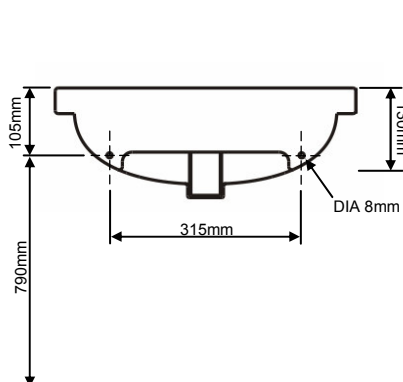

Cloakroom Semi Recessed Basin

FEATURES

- Vitreous China
- White Only
- 1 or 2 Taphole Options Available
- 25 Year Guarantee

1 Taphole
2 Taphole

PZW371
PZW37

INCLUDED COMPONENTS

Basin
Packed Weight 10Kgs
Packed Size 555 x 415 x 230mm

PRODUCT DETAILS

Use with Heritage 500 Vanity Unit
2 Taphole version has no chain stay and should be used with:

Push Button Basin Waste

THC12

DIMENSIONS

Floor