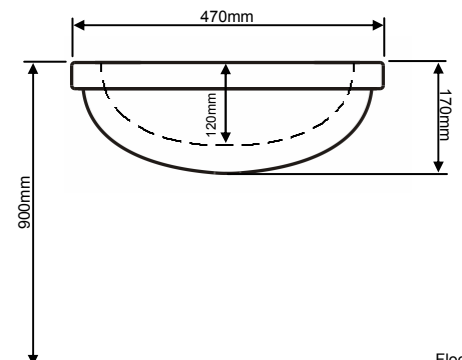

Cloakroom Semi Recessed Basin

FEATURES

- Vitreous China
- White Only
- 1 or 2 Taphole Options Available
- 25 Year Guarantee

1 Taphole
2 Taphole

PZW371
PZW37

INCLUDED COMPONENTS

Basin
Packed Weight 10Kgs
Packed Size 555 x 415 x 230mm

PRODUCT DETAILS

Use with Heritage 500 Vanity Unit
2 Taphole version has no chain stay and should be used with:

Push Button Basin Waste

THC12

DIMENSIONS

Floor