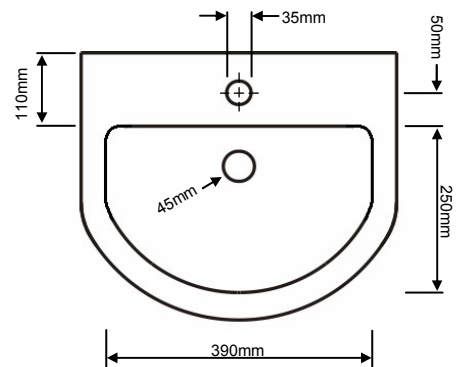

Cloakroom Semi Recessed Basin

FEATURES

- Vitreous China
- White Only
- 1 or 2 Taphole Options Available
- 25 Year Guarantee

1 Taphole
2 Taphole

PZW371
PZW37

INCLUDED COMPONENTS

Basin
Packed Weight 10Kgs
Packed Size 555 x 415 x 230mm

PRODUCT DETAILS

Use with Heritage 500 Vanity Unit
2 Taphole version has no chain stay and should be used with:

Push Button Basin Waste

THC12

DIMENSIONS

Floor