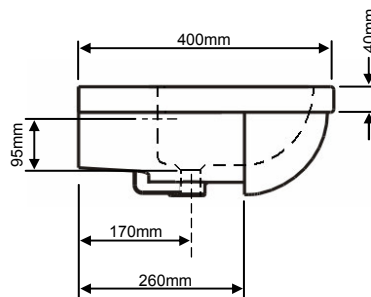

Cloakroom Semi Recessed Basin

FEATURES

- Vitreous China
- White Only
- 1 or 2 Taphole Options Available
- 25 Year Guarantee

1 Taphole
2 Taphole

PZW371
PZW37

INCLUDED COMPONENTS

Basin
Packed Weight 10Kgs
Packed Size 555 x 415 x 230mm

PRODUCT DETAILS

Use with Heritage 500 Vanity Unit
2 Taphole version has no chain stay and should be used with:

Push Button Basin Waste

THC12

DIMENSIONS

Floor