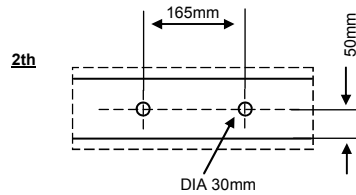

Cloakroom Semi Recessed Basin

FEATURES

- Vitreous China
- White Only
- 1 or 2 Taphole Options Available
- 25 Year Guarantee

1 Taphole
2 Taphole

PZW371
PZW37

INCLUDED COMPONENTS

Basin
Packed Weight 10Kgs
Packed Size 555 x 415 x 230mm

PRODUCT DETAILS

Use with Heritage 500 Vanity Unit
2 Taphole version has no chain stay and should be used with:

Push Button Basin Waste

THC12

DIMENSIONS

Floor